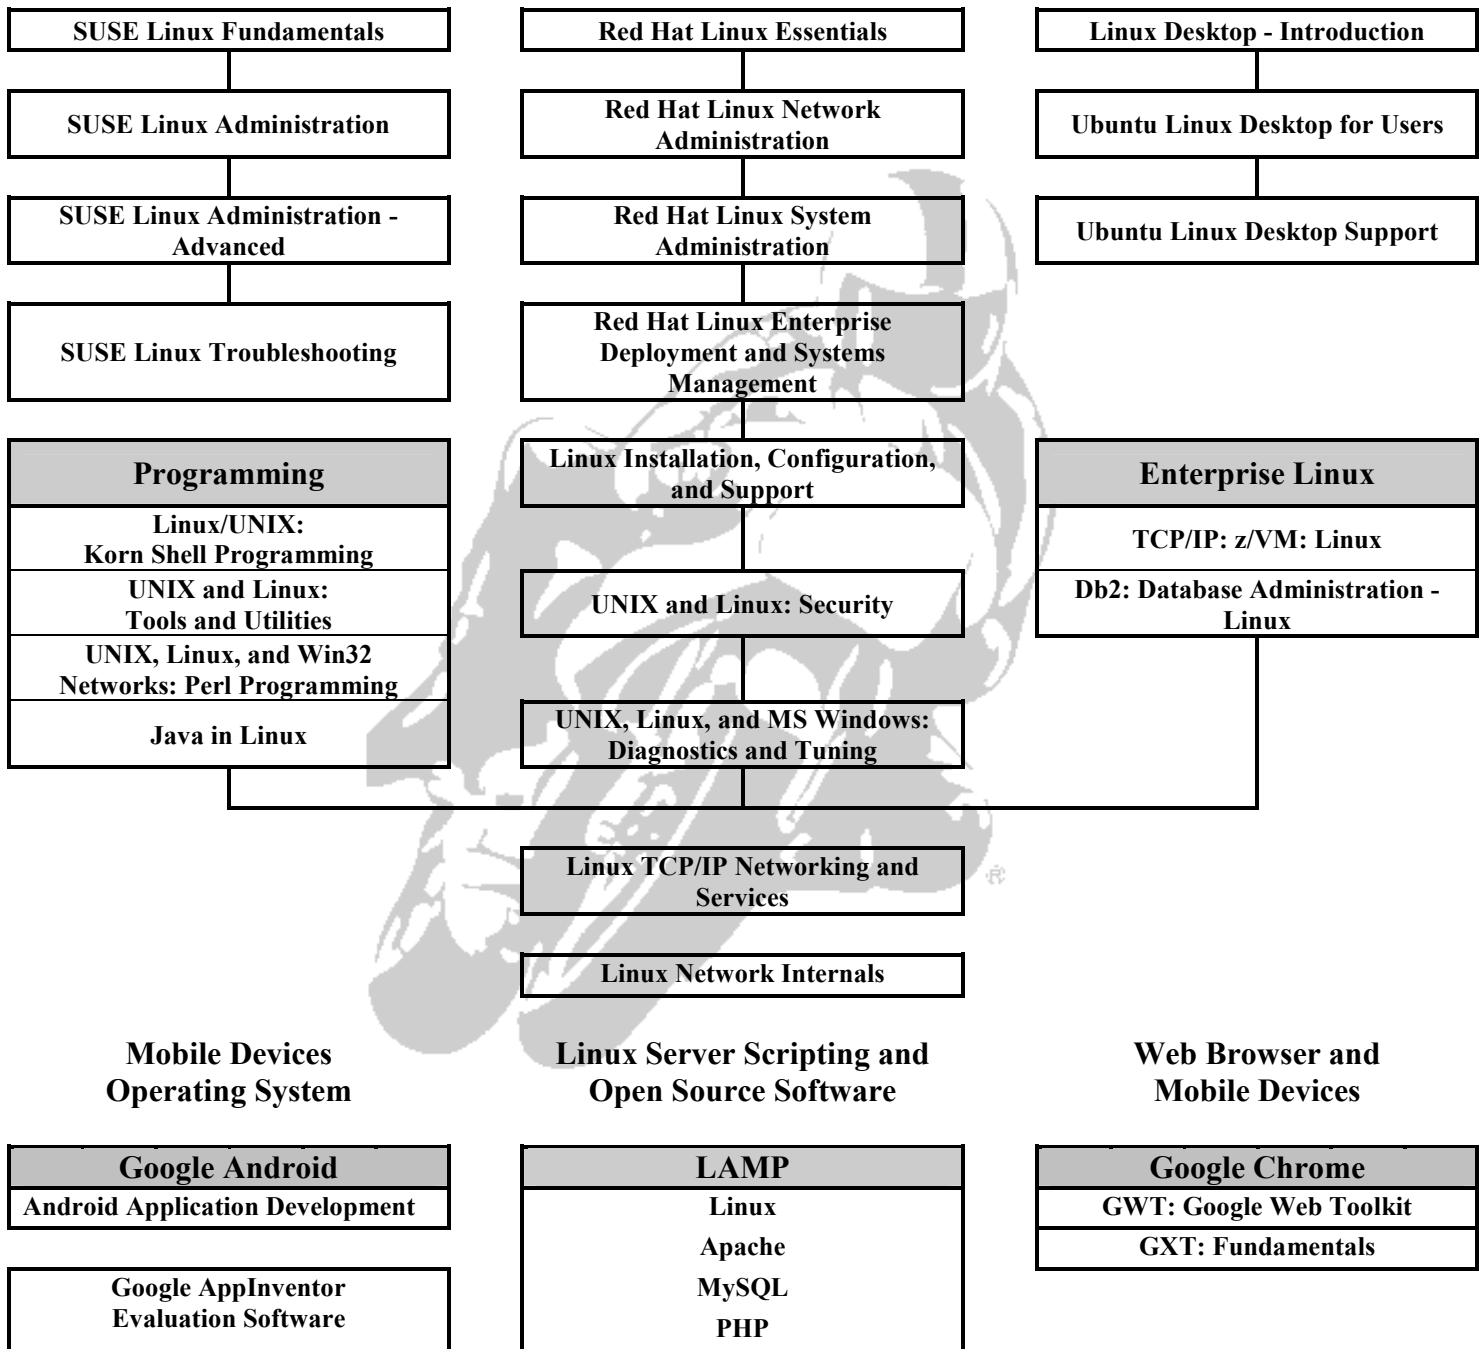

Computer Education Techniques, Inc.

Computer Training Services | Courseware
Distance-learning | Instructor-led Courses | Support Services

Leading Linux-variant Operating Systems - Learning Paths

CLICK

www.computeredtech.com