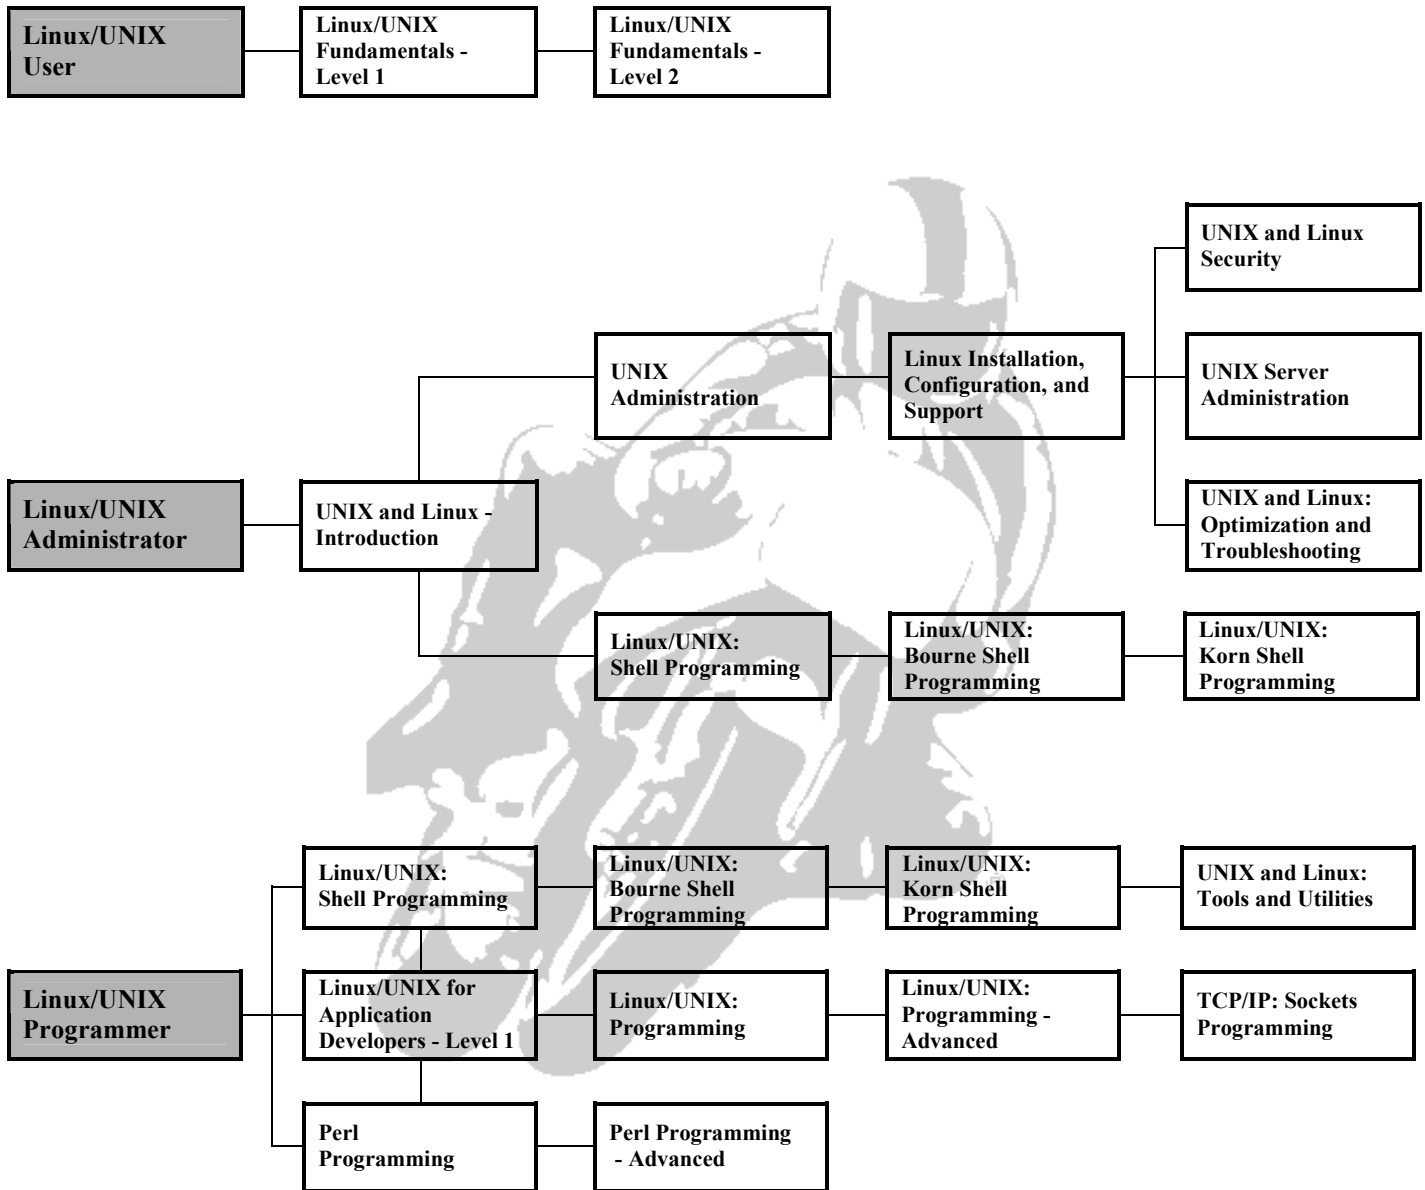

Computer Education Techniques, Inc.

Computer Training Services | Courseware
Distance-learning | Instructor-led Courses | Support Services

Linux and UNIX Learning Paths

CLICK

www.computeredtech.com

Central Mailing Address

PO Box 1213 New York, NY 10156

TM